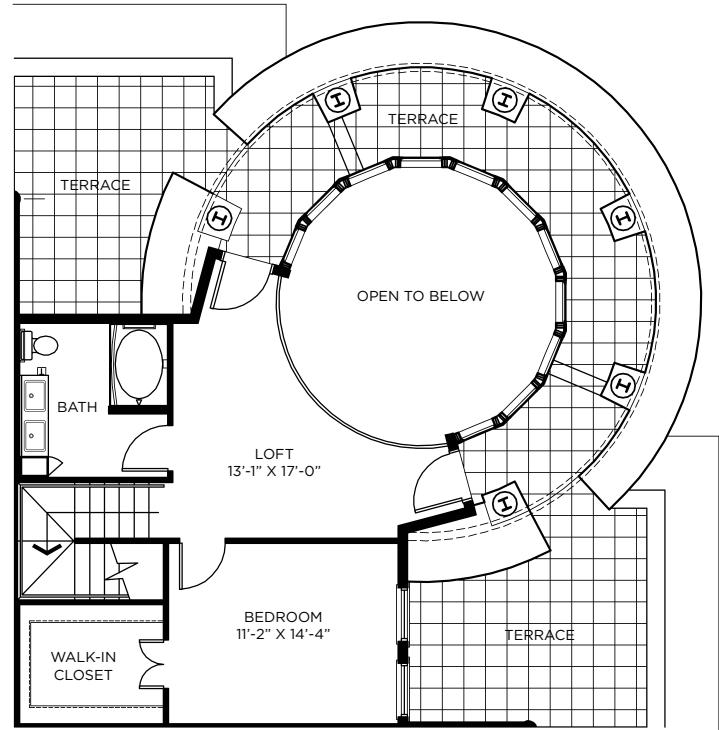

LOWER LEVEL

UPPER LEVEL

# Ambassador

**C3-1**

3 BEDROOM / 3 BATHROOM / LOFT / 2,297 SQUARE FEET

Unit dimensions and square footages are approximate and may vary. Floor plans do not include patios or balconies.