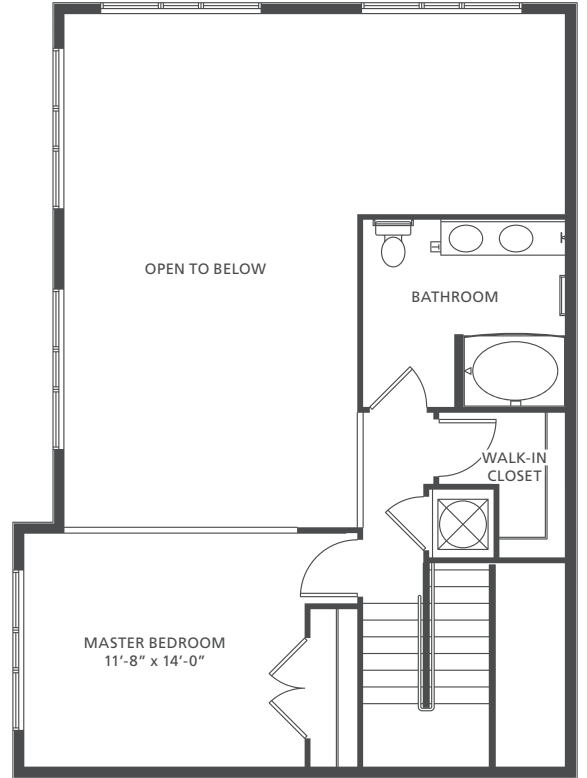

MAIN LEVEL

LOFT

Symmetry B2-1L

1,829 SQUARE FEET

2 BEDROOM/2 BATH/DEN/LOFT

Unit dimensions and square footages are approximate and may vary. Floor plans and features may change based on their position within the building, including patios and balconies.